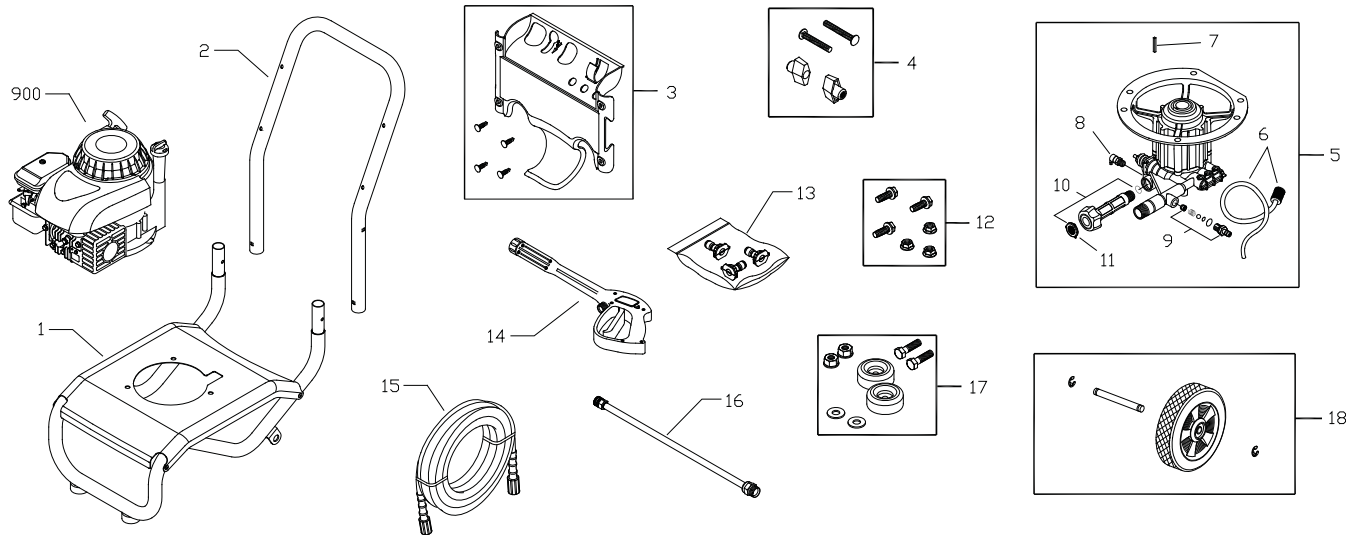

Illustrated Parts List

**Pressure Washer
Model 020391-0**

This pressure washer is rated in accordance to the Pressure Washer Manufacturer's Association (PWMA) standard PW101 (Testing and Rating Performance of Pressure Washers).

Questions?

Helpline - 1-800-743-4115 M-F 8-5 CT

**Briggs & Stratton Power Products Group, LLC
Jefferson, Wisconsin, U.S.A.**

Exploded Views and Parts List

Item	Part #	Description
1	209398GS	BASE, w/Mounts
2	S199110GS	HANDLE
3	209400GS	BILLBOARD, w/Decals & Clips
	195964GS	Clips, Tree
4	B2203GS	KIT, Handle Connector
5	206383GS	PUMP
6	189971GS	Kit, Chemical Hose
7	23139GS	Key
8	208673GS	Valve, Thermal Relief
9	200279GS	Kit, Chemical Injection
10	200278GS	Kit, Water Inlet
11	B2384GS	Filter, Inlet
12	192525GS	KIT, Pump Mounting Hardware
13	201324GS	KIT, Spray Tips
	198841GS	Nozzle, Soap
	195983AEGS	Nozzle, QC, Red
	195983QGS	Nozzle, QC, Green
14	204627GS	GUN
15	196006GS	HOSE
16	200595GS	EXTENSION, QC

Item	Part #	Description
17	192310GS	KIT, Vibration Mount
18	209402GS	KIT, Wheel
	192050GS	E-Ring
	203873GS	Axle
900	§	ENGINE

Parts Not Illustrated

208698GS	MANUAL, Operator's
194256GS	KIT, Tag/Warning, Service
794693	DECAL, Warning
282599	SHROUD
200658GS	DECAL, Recoil
208692GS	DECAL, Shroud
BB3061BGS	OIL BOTTLE